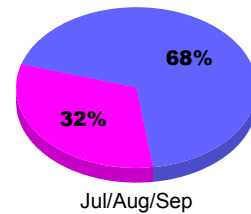

Club Results 2011-2012

Goal, New, Dropped, Gain/Loss

MEMBERSHIP

Membership Results
2011-2012

Membership
2010-2011

Month	Net Memb Goal	Actual New Memb	Actual Dropped Memb	Gain/Loss of Memb	Gain/Loss of Memb
Jul/Aug/Sep		48	-53	-5	-18
Totals		48	-53	-5	-18

Membership Results 2011-2012

Goal, New, Dropped, Gain/Loss

Comparison of Club Gain/Loss

Current Year Compared to the Previous Year

Comparison of Membership Gain/Loss

Current Year Compared to the Previous Year

YTD Status Quo Clubs 2011-2012

Status Quo Clubs Compared to Status Quo Members

Gender Comparison 2011-2012

Male Female