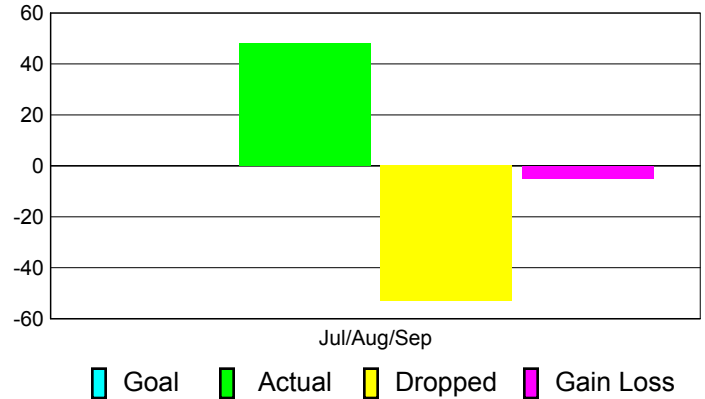

Club Results 2011-2012

Goal, New, Dropped, Gain/Loss

MEMBERSHIP

Membership Results
2011-2012

Membership
2010-2011

Month	Net Memb Goal	Actual New Memb	Actual Dropped Memb	Gain/Loss of Memb	Gain/Loss of Memb
Jul/Aug/Sep		48	-53	-5	-18
Totals		48	-53	-5	-18

Membership Results 2011-2012

Goal, New, Dropped, Gain/Loss

Comparison of Club Gain/Loss

Current Year Compared to the Previous Year

Comparison of Membership Gain/Loss

Current Year Compared to the Previous Year